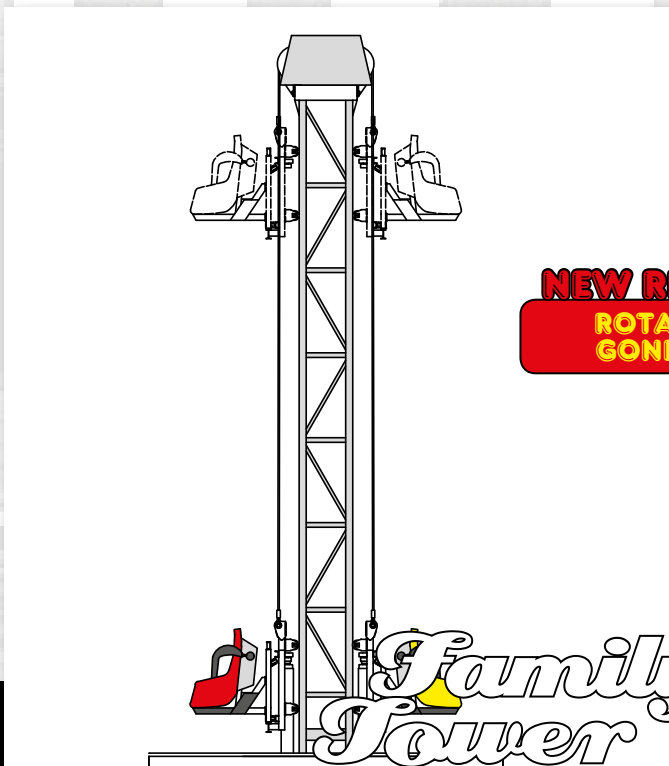

**IMEC**  
ENGINEERING

[www.imecengineering.it](http://www.imecengineering.it)

**SURF 18**  
**Size:** 16,05x8,25x4mt  
**Seats:** 18  
**Power:** 60 Kw

**SURF EXTREME 22**  
**Size:** 18x4x9,50mt  
**Seats:** 22  
**Power:** 120 Kw

**Capacity:** 32 Seats (2x16 passengers gondolas)  
**DC Motor:** 65 Kw  
**Lights:** Upon request  
**Voltage:** Upon Request  
**Transport:** 2x40'OT

**NEW RELEASE**  
**ROTATING GONDOLA**

**Size:** 5x5x10mt (12 - 18)  
**Height:** 10 - 12 - 18 mt  
**Capacity:** 12 seats  
**Gondola:** Rotating  
**Power:** Upon the size  
**Hydraulic powered**