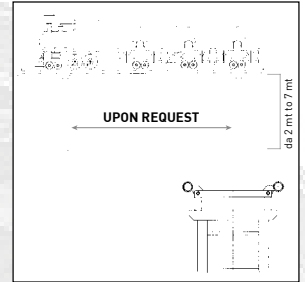

## Wild Mouse

30/40 mt

**Wild Mouse 30 mt**  
Ground dimensions: 30x20 mt  
Track height: 11,5 mt  
Track length: 335 mt  
Max speed: 11,5 mt/sec - 6 cars (4 seat each)  
Theoretical capacity: 800 persons/hour  
Safety brake system: Block System