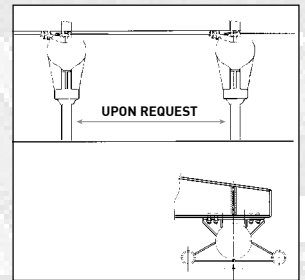

## Panoramic Train & Baloon

**This train rounds all over a park with track upon request.**

Track lenght, stands, height, number of cars, thematization, ...are delivered upon customer's requests.

The standard size it's 5 mt high with a maximum slope of 7%.  
The structure does not need a concrete base. All cars can be manufactured in wood or in fiberglass (like mine's train model).