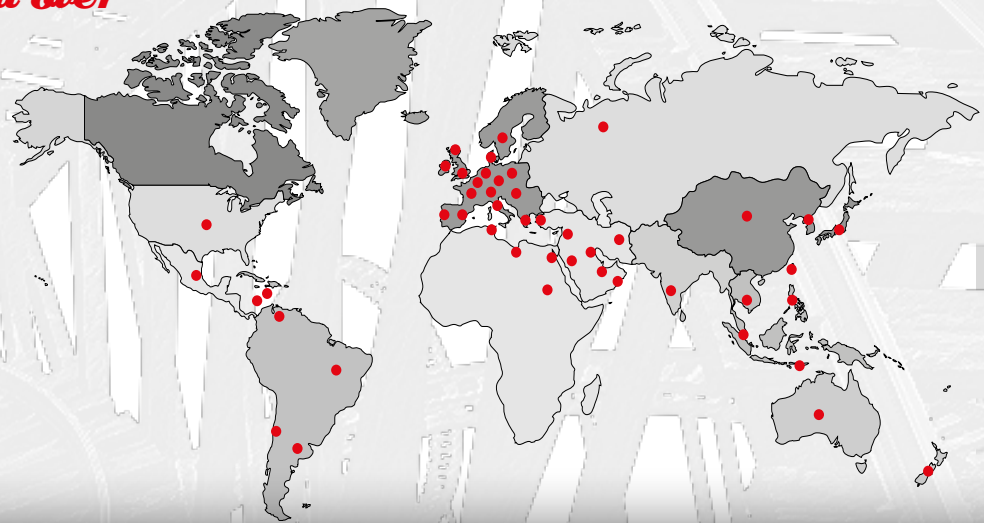

80 km from BERGAMO ORIO AL SERIO Airport  
100 km from VERONA CATULLO Airport  
170 km from MILANO MALPENSA Airport  
80 km from MILANO LINATE Airport

**RidesandFun  
installations all over  
the World**