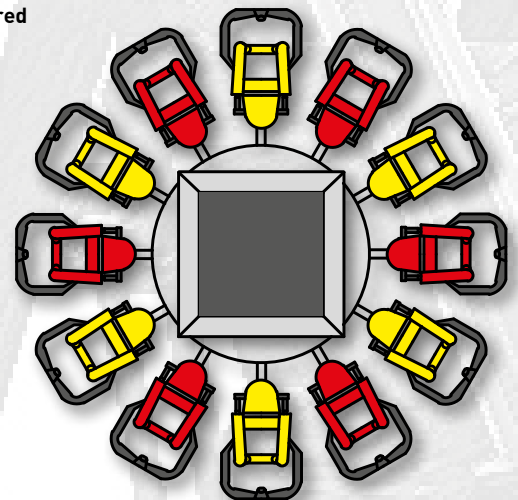

NEW RELEASE
ROTATING GONDOLA

Size: 5x5x10mt (12 - 18)
Height: 10 - 12 - 18 mt
Capacity: 12 seats
Gondola: Rotating
Power: Upon the size
Hydraulic powered